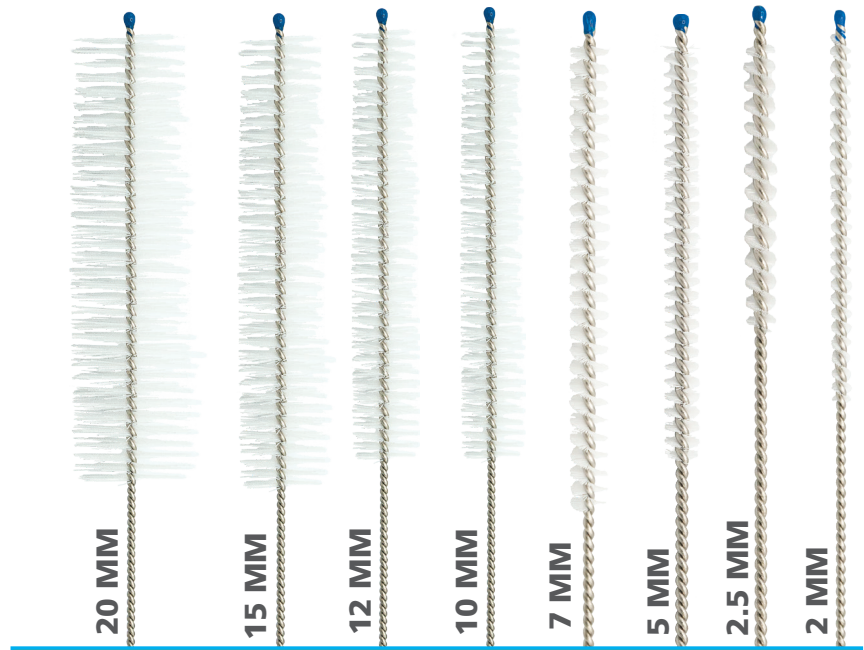

BATRIK REUSABLE IN-BRUSH™ ANTIMICROBIAL TWISTED WIRE BRUSHES

Our In-Brush™ Antimicrobial Reusable Twisted Wire Brushes are designed for use with Frazier/Baron suction tubes. The twisted wires have a fine/medium diameter yet are rigid enough to ensure excellent cleaning capabilities.

Our wide assortment of Nylon Twisted Wire Brushes are ideal for large bore, uniquely shaped, and endoscopic instruments.

GOOD TO KNOW: OUR TWISTED
WIRE BRUSHES FEATURE
A PROTECTIVE BLUE TIP
FOR ADDED SAFETY.

10" / 250 MM FRAZIER /BARON SUCTION TUBE BRUSHES

ITEM #	SIZE	BRUSH LENGTH	BRUSH (Ø)
21-10039	3 FR	0.5" / 12.7 mm	0.039" / 1 mm
21-10067	5 FR	0.5" / 12.7 mm	0.065" / 1.67 mm
20-10059	5 FR	1" / 25.4 mm	0.059" / 1.50 mm
20-10079	6 FR	1" / 25.4 mm	0.079" / 2 mm
20-10090	7 FR	1" / 25.4 mm	0.090" / 2.3 mm
20-10106	8 FR	1" / 25.4 mm	0.106" / 2.7 mm
20-10118	9 FR	1" / 25.4 mm	0.118" / 3 mm
20-10129	10 FR	1.5" / 38 mm	0.129" / 3.3 mm
20-10146	11 FR	1.5" / 38 mm	0.0146" / 3.7 mm
20-10157	12 FR	1.5" / 38 mm	0.157" / 4 mm

PACKAGING: Bag of 3.
Also available in bags of 50, add the suffix "-50".

12" / 305 MM NYLON TWISTED WIRE BRUSHES

ITEM #	BRUSH LENGTH	BRUSH (Ø)
22-12078	2" / 50.8 mm	0.078" / 2 mm
22-12118	2" / 50.8 mm	0.118" / 3 mm
22-12157	3" / 76 mm	0.157" / 4 mm
22-12197	3" / 76 mm	0.197" / 5 mm
22-12236	3" / 76 mm	0.236" / 6 mm
22-12393	3" / 76 mm	0.394" / 10 mm

PACKAGING: Bag of 3.
Also available in bags of 50, add the suffix "- 50".