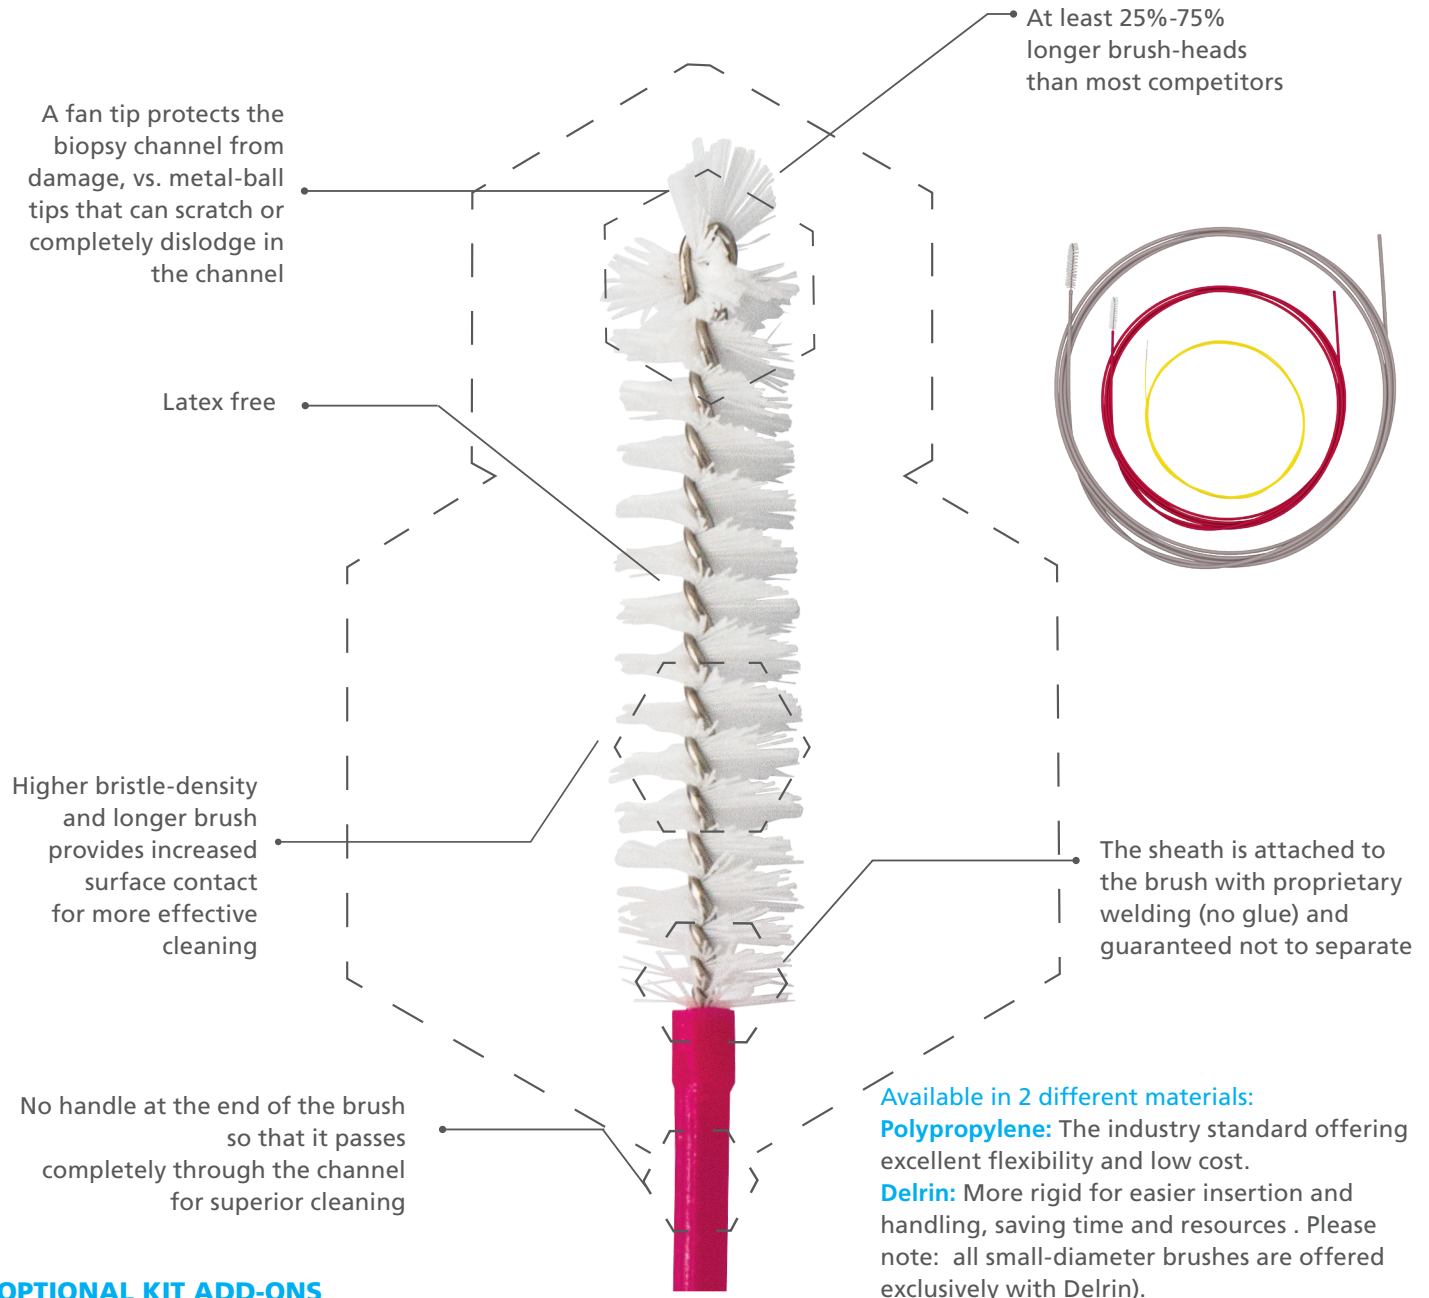

BATRIK ARC™ CHANNEL BRUSHES SINGLE-USE

BATRIK offers one of the largest selection of Endoscopy Channel Cleaning Brushes in the industry. Our brushes are available in a variety of lengths, materials, and styles to accommodate the widest range of endoscopic devices used in the healthcare industry today.

No matter what your requirements, you'll be able to find the brush that suits your specific needs. If you don't see the brush you require, simply call us. We have over 50 different brushes available and can custom fabricate to your precise specifications.

OPTIONAL KIT ADD-ONS

ADD THE SUFFIX:

"F" to receive a kit with our Flat Sponge. Applicable on certain models only, call for details. (Box of 40)

"K" to receive a kit with the single use Valve / Control Cleaning Brush 5/11 Double Brushes (item # 27-57787). Applicable on all models. (Box of 50)

"FK" to receive both the sponge and valve cleaning brushes. (Box of 40)